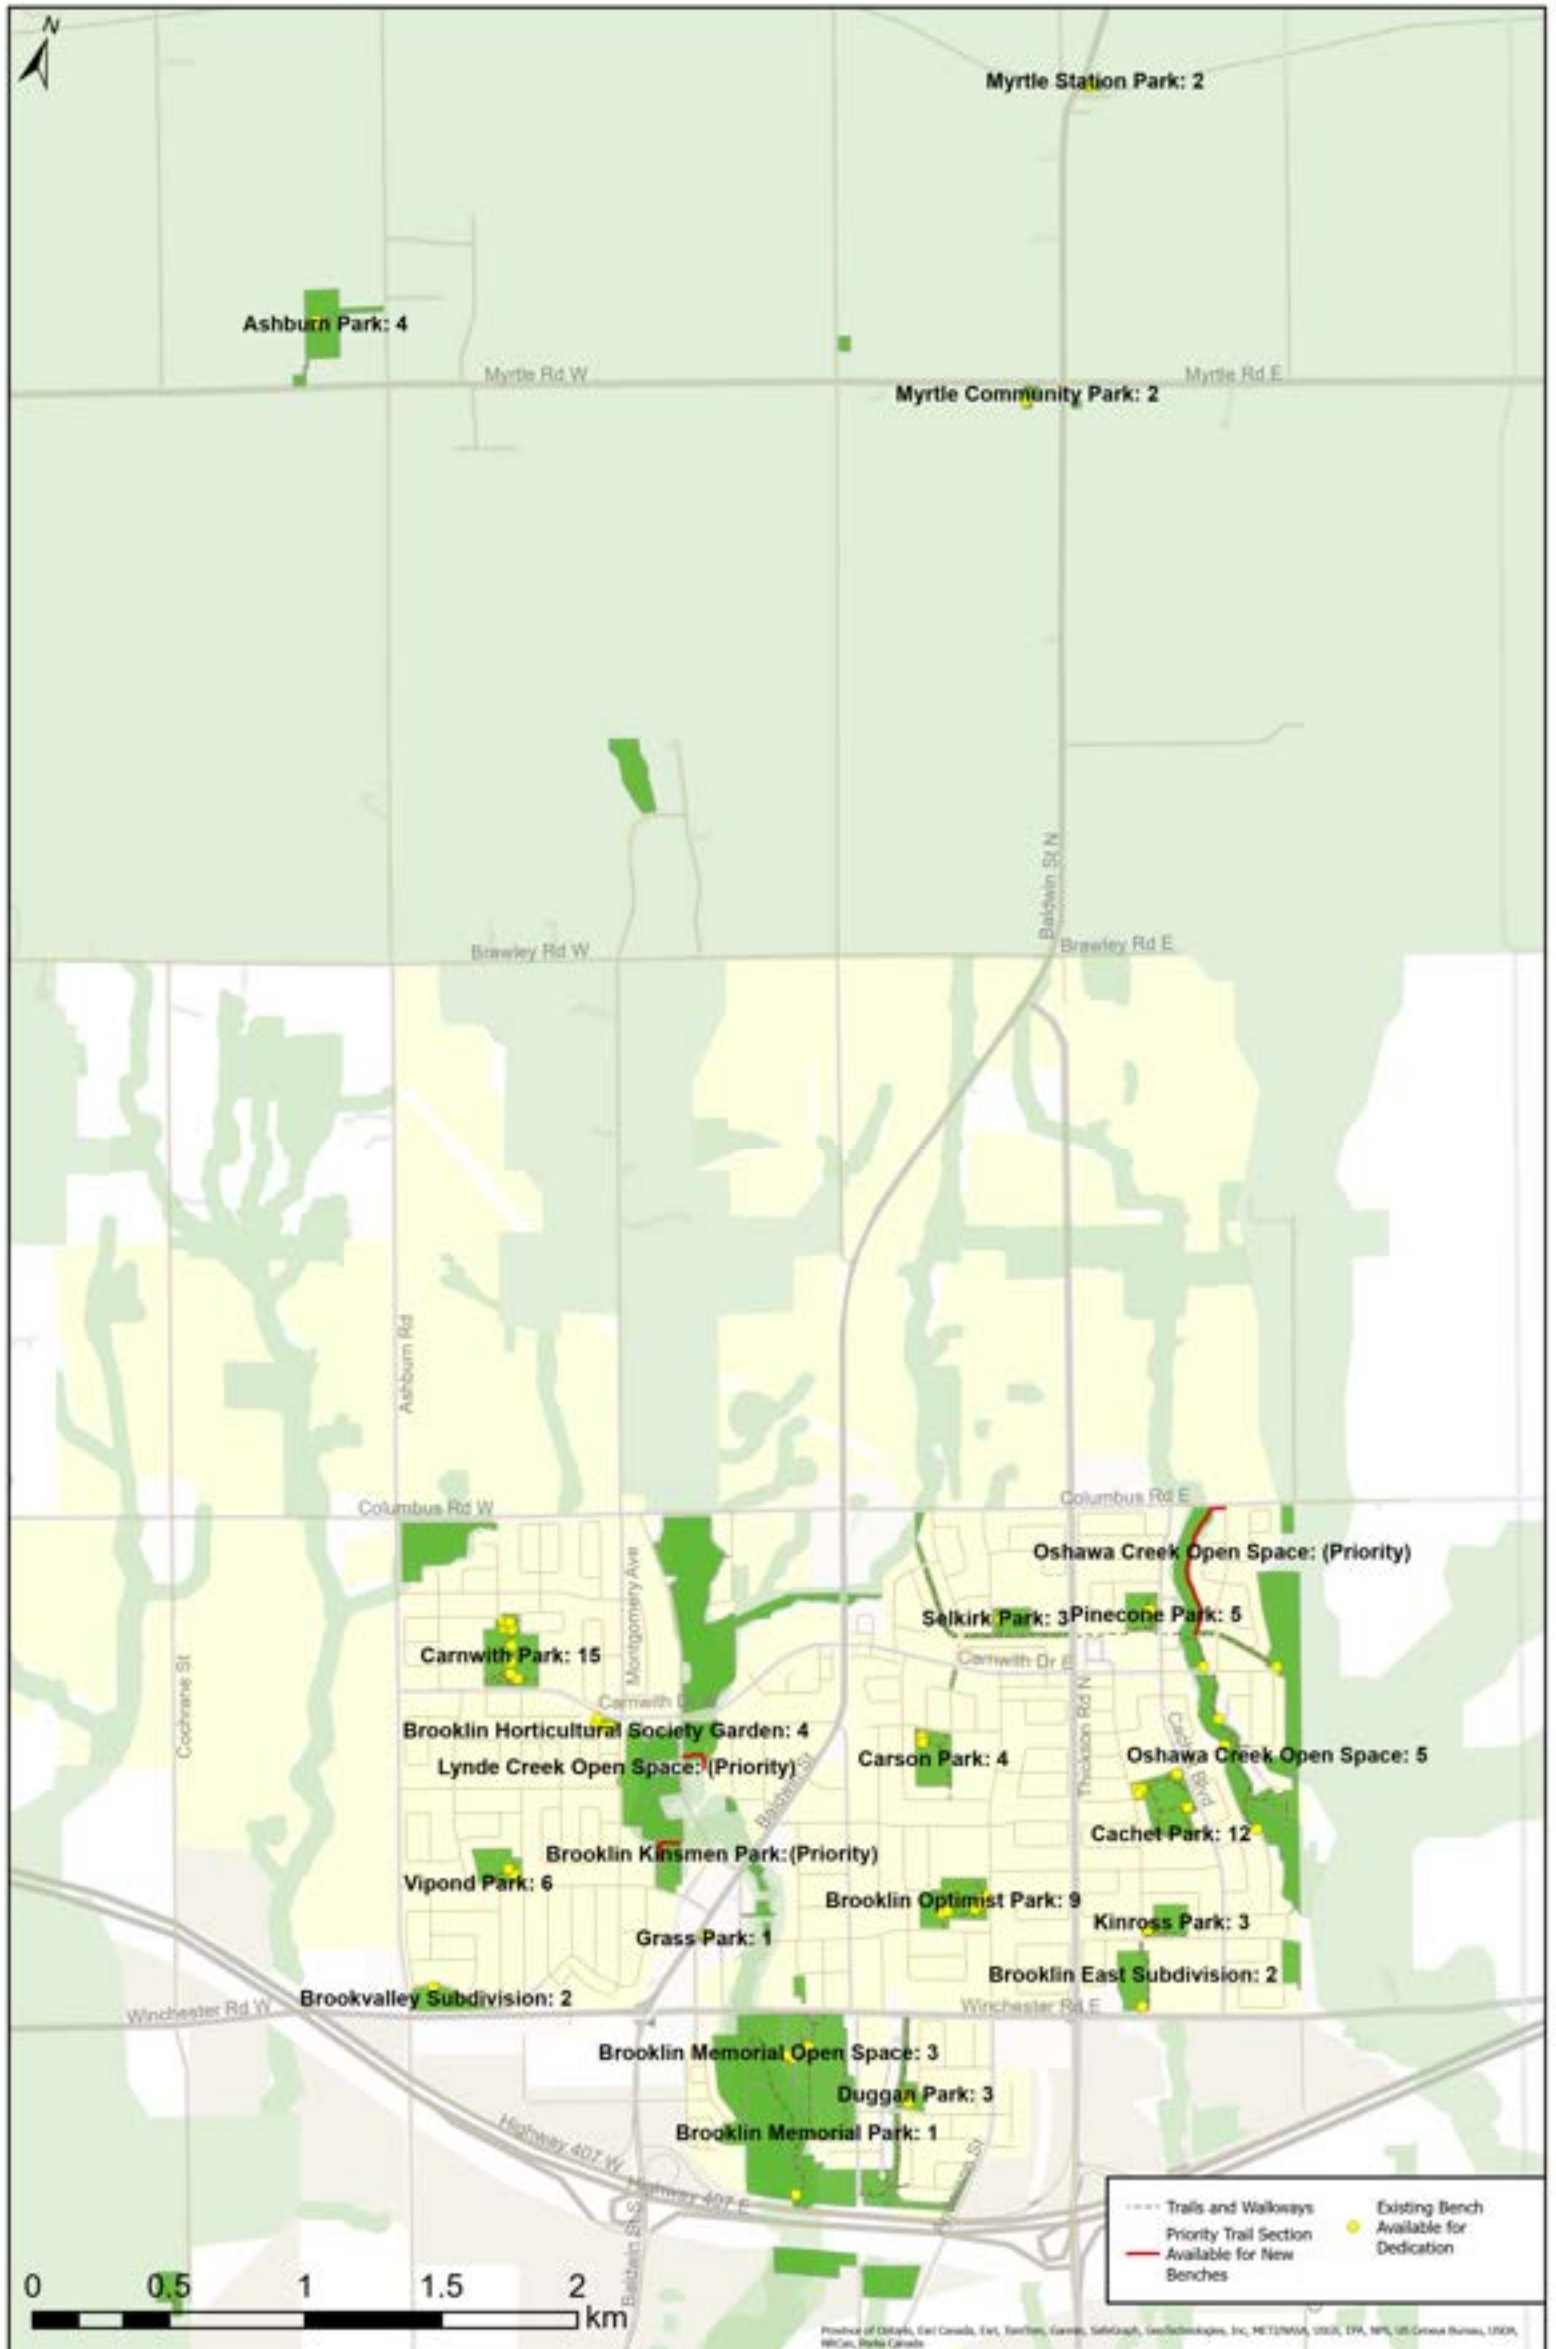

Town of Whitby Park Benches Available for Dedication (North)