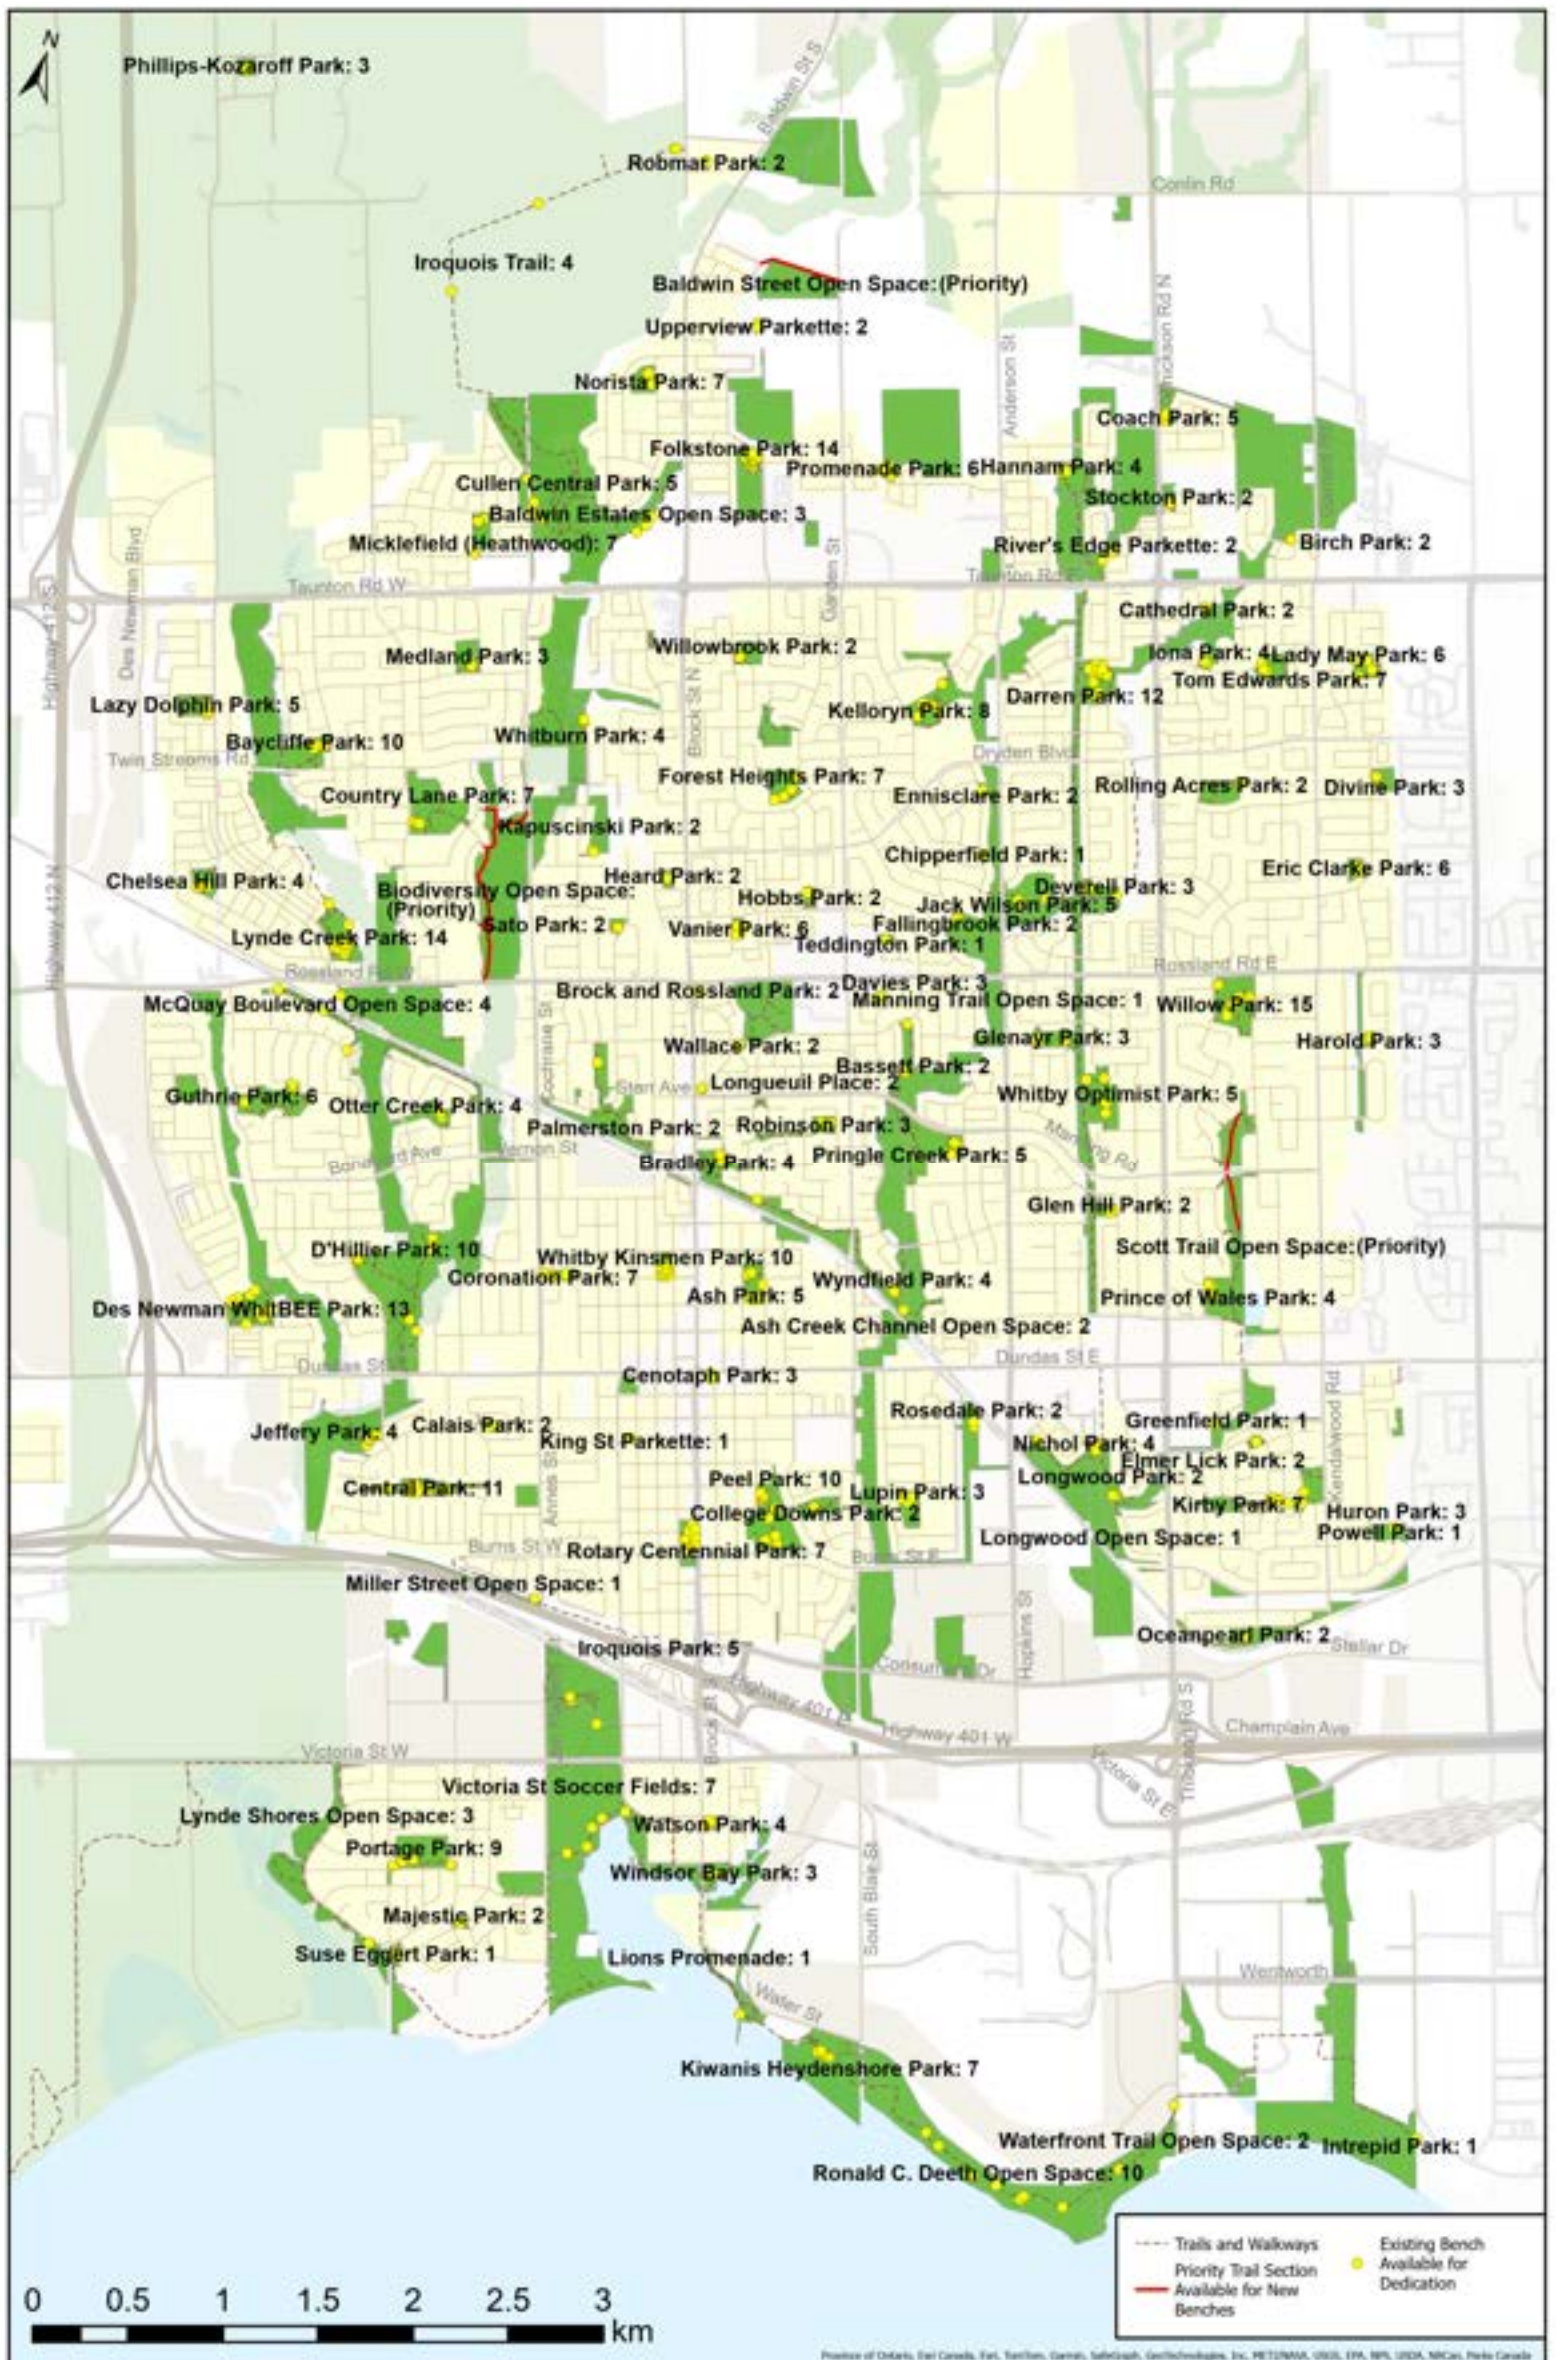

Province of Ontario, East Canada, Fort, Toronto, Ontario, Saltbrink, GeoTechnology, Inc., PEI/PAWA, GIS, EPA, NP, USDA, MRCs, Parks Canada

Town of Whitby Park Benches Available for Dedication (South)